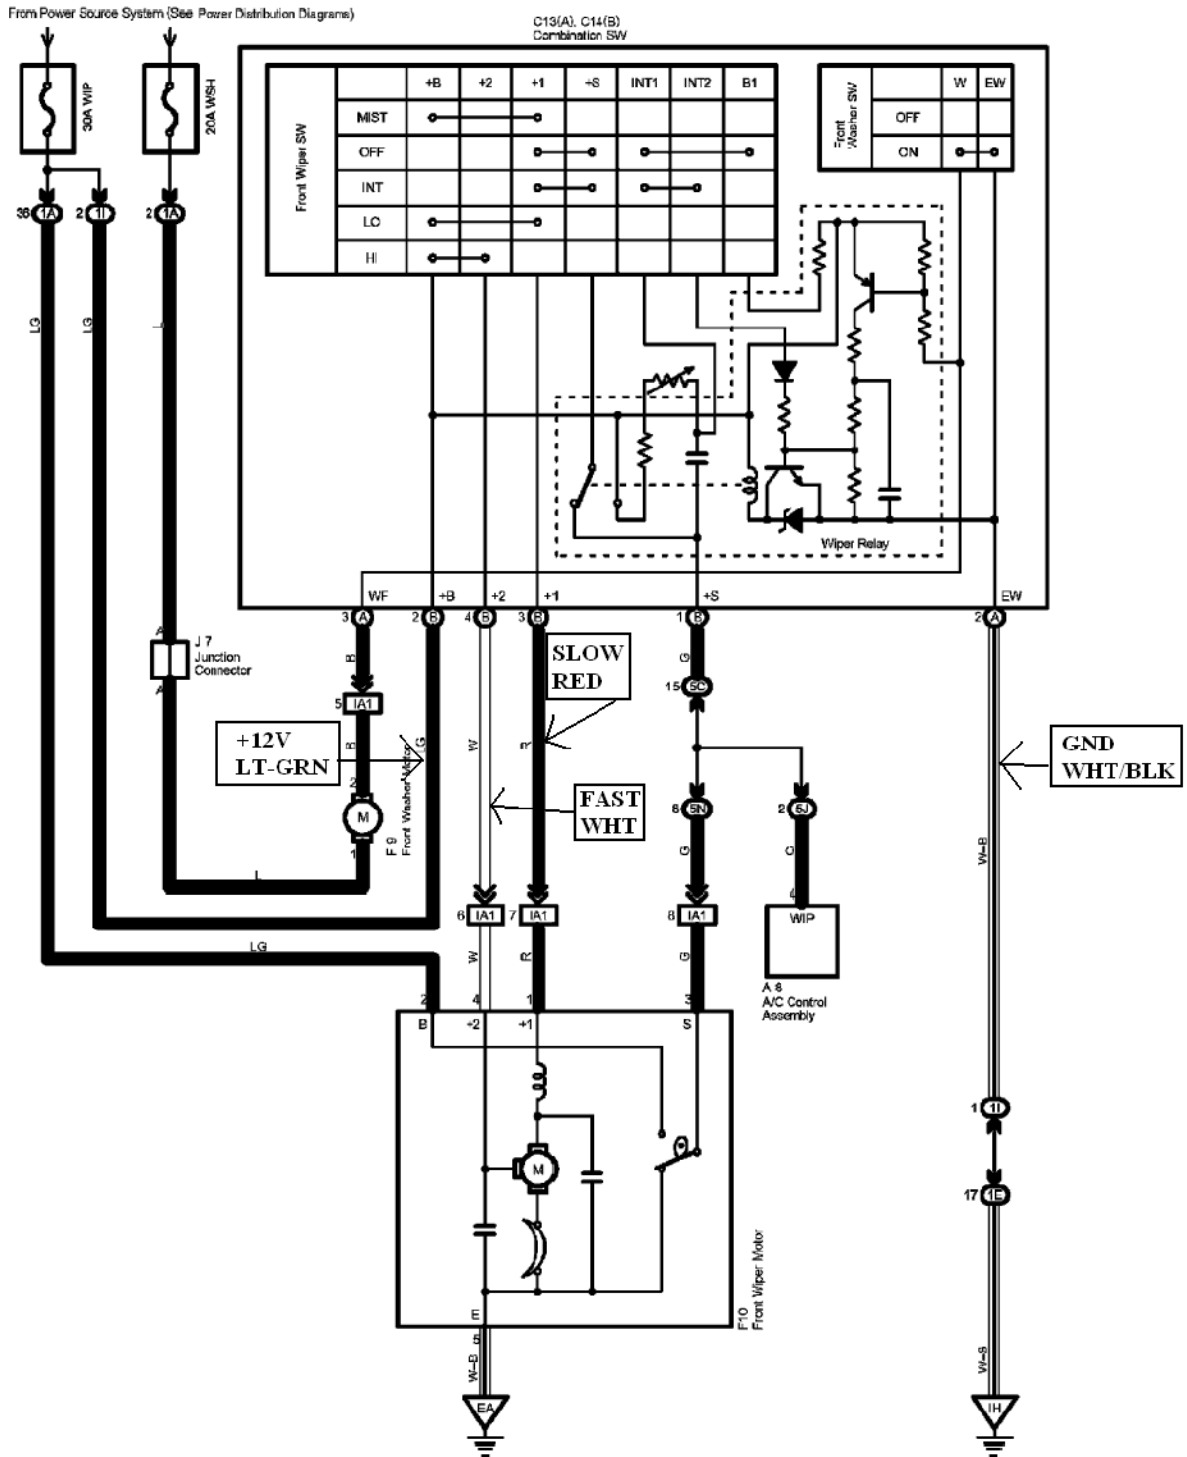

# Toyota Prius

Front Wiper And Washer

**HOT SIDE SWITCHING**  
WIPERS RUN WHEN 12V APPLIED TO WIPER MOTOR SLOW OR FAST TERMINALS. MOTOR COMMON AT GROUND.