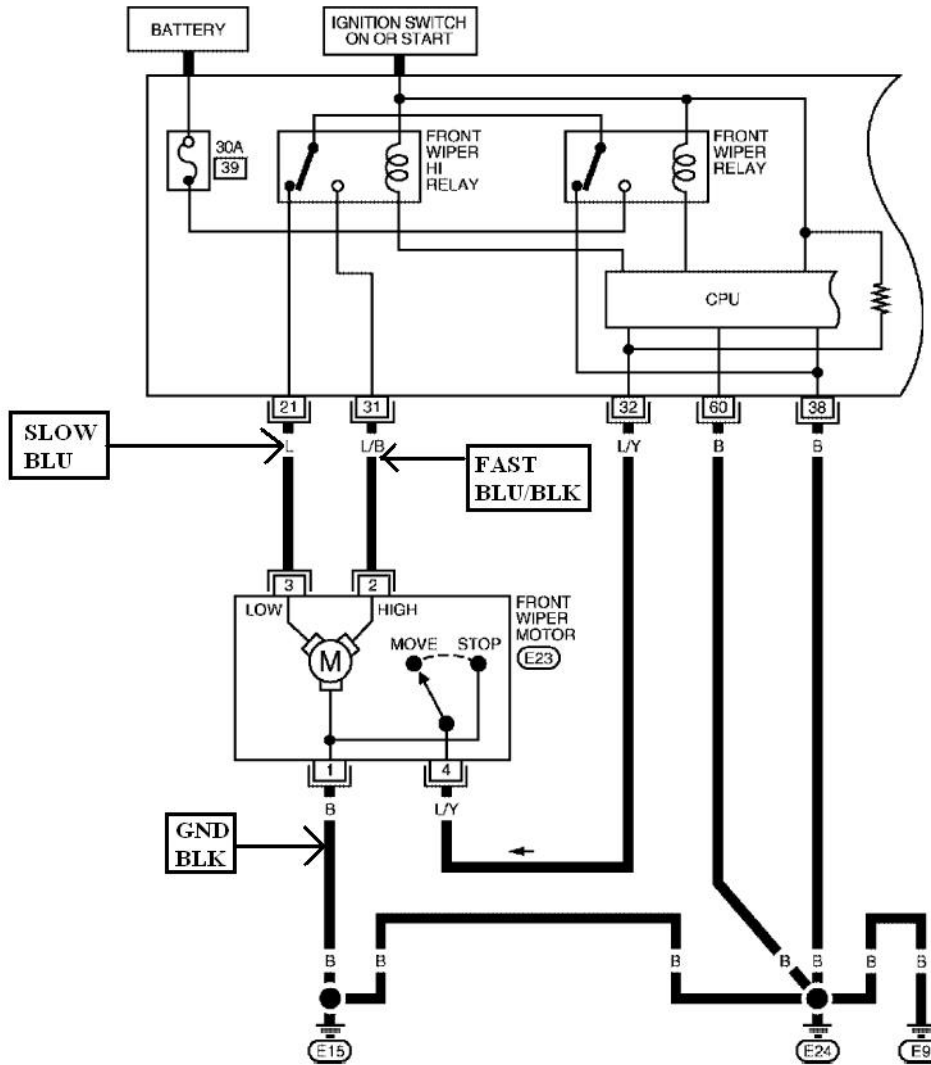

2005 Nissan-Datsun Truck Titan

**HOT SIDE SWITCHING**  
 WIPERS RUN WHEN 12V APPLIED TO  
 WIPER MOTOR SLOW OR FAST TERMINALS.  
 MOTOR COMMON AT GROUND.

**RainTracker™**  
**VEHICLE INTERFACE**  
**WIRING DIAGRAM**  
 © 2004 OPTO-ELECTRONIC DESIGN, INC