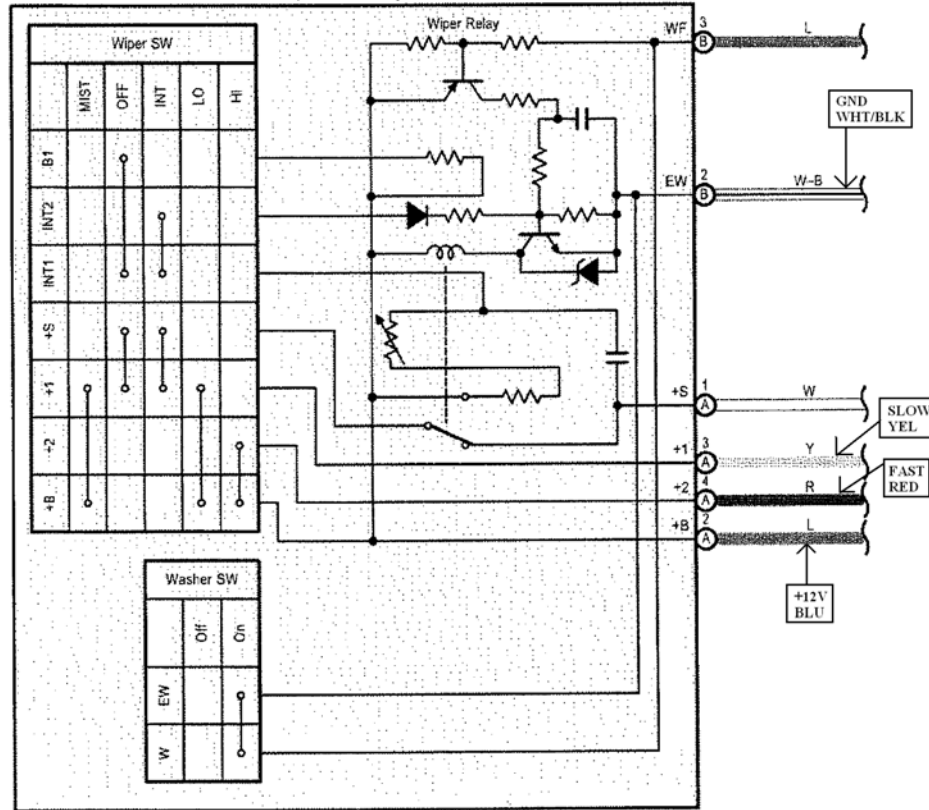

E28(A), E29(B)  
Windshield Wiper SW Assembly

**HOT SIDE SWITCHING**  
WIPERS RUN WHEN 12V APPLIED TO WIPER MOTOR SLOW OR FAST TERMINALS. MOTOR COMMON AT GROUND.