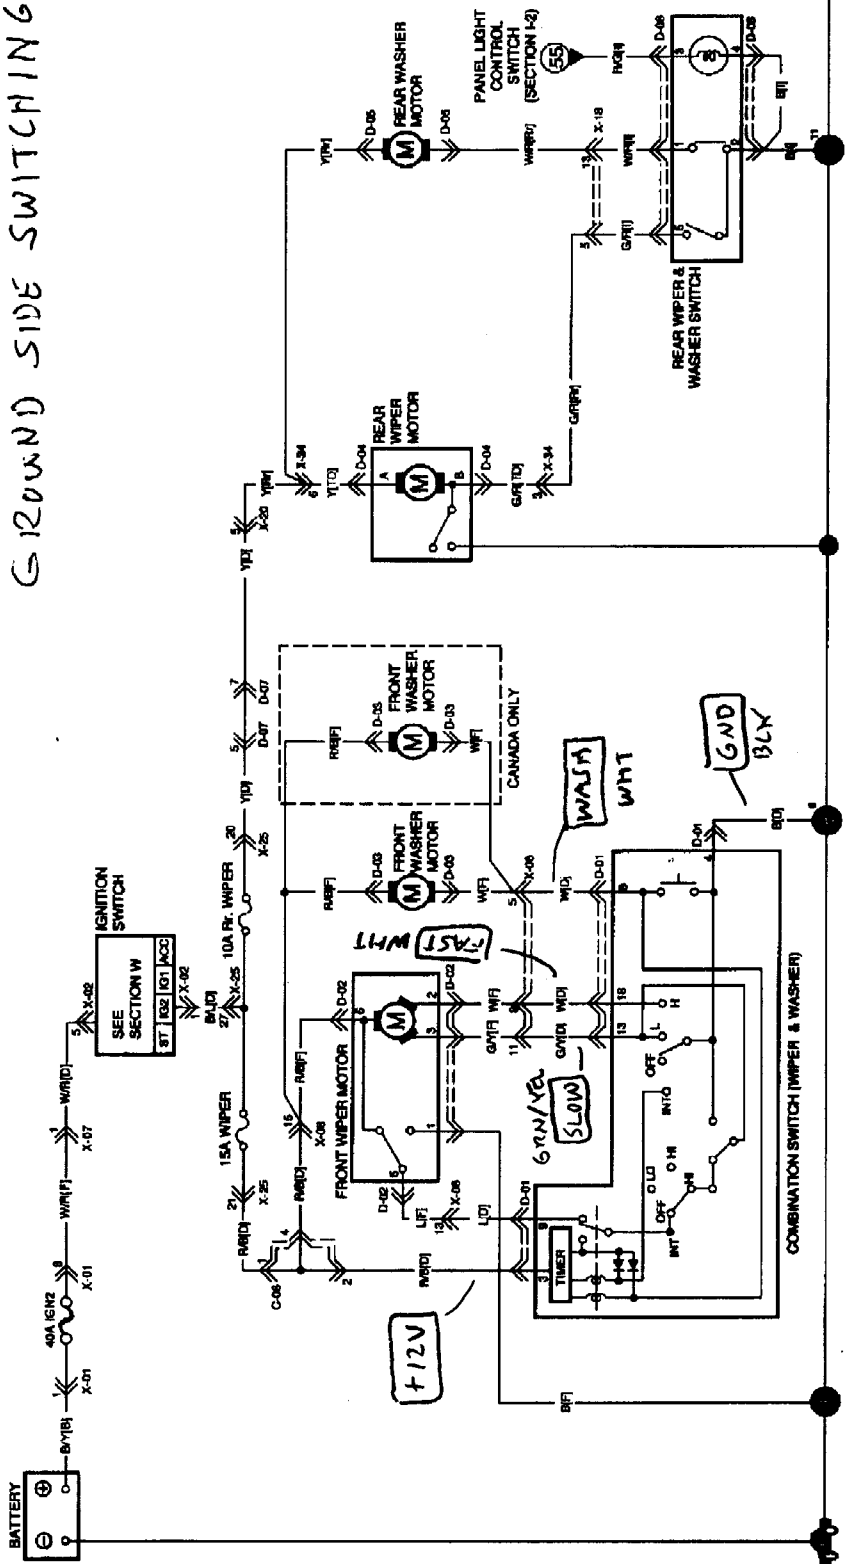

RainTracker™
VEHICLE INTERFACE
WIRING DIAGRAM

© 2003 OPTO-ELECTRONIC DESIGN, INC

D FRONT WIPER & WASHER, REAR WIPER & WASHER(4DOOR)

GROUND SIDE SWITCHING

D-01 COMBINATION SWITCH (D)	D-02 FRONT WIPER MOTOR (F) B	D-03 FRONT WASHER MOTOR (F)	D-04 REAR WIPER MOTOR (D) Y	D-05 REAR WASHER MOTOR (D) B
D-06 REAR WIPER & WASHER SWITCH (D)		D-07 JOINT CONNECTOR (D)		CANADA ONLY
D-08 JOINT CONNECTOR (D)		D-09 JOINT CONNECTOR (D)		USA ONLY

W/R is a white wire with a red strip
BR/Y is a brown wire with a yellow strip.

CODE	COLOR	CODE	COLOR
B	BLACK	P	PINK
BR	BROWN	R	RED
G	GREEN	S	SILVER/LIGHT BLUE
GY	GRAY	T	TAWNY
L	BLUE	V	VIOLET
LG	LIGHT GREEN	W	WHITE
O	ORANGE	Y	YELLOW