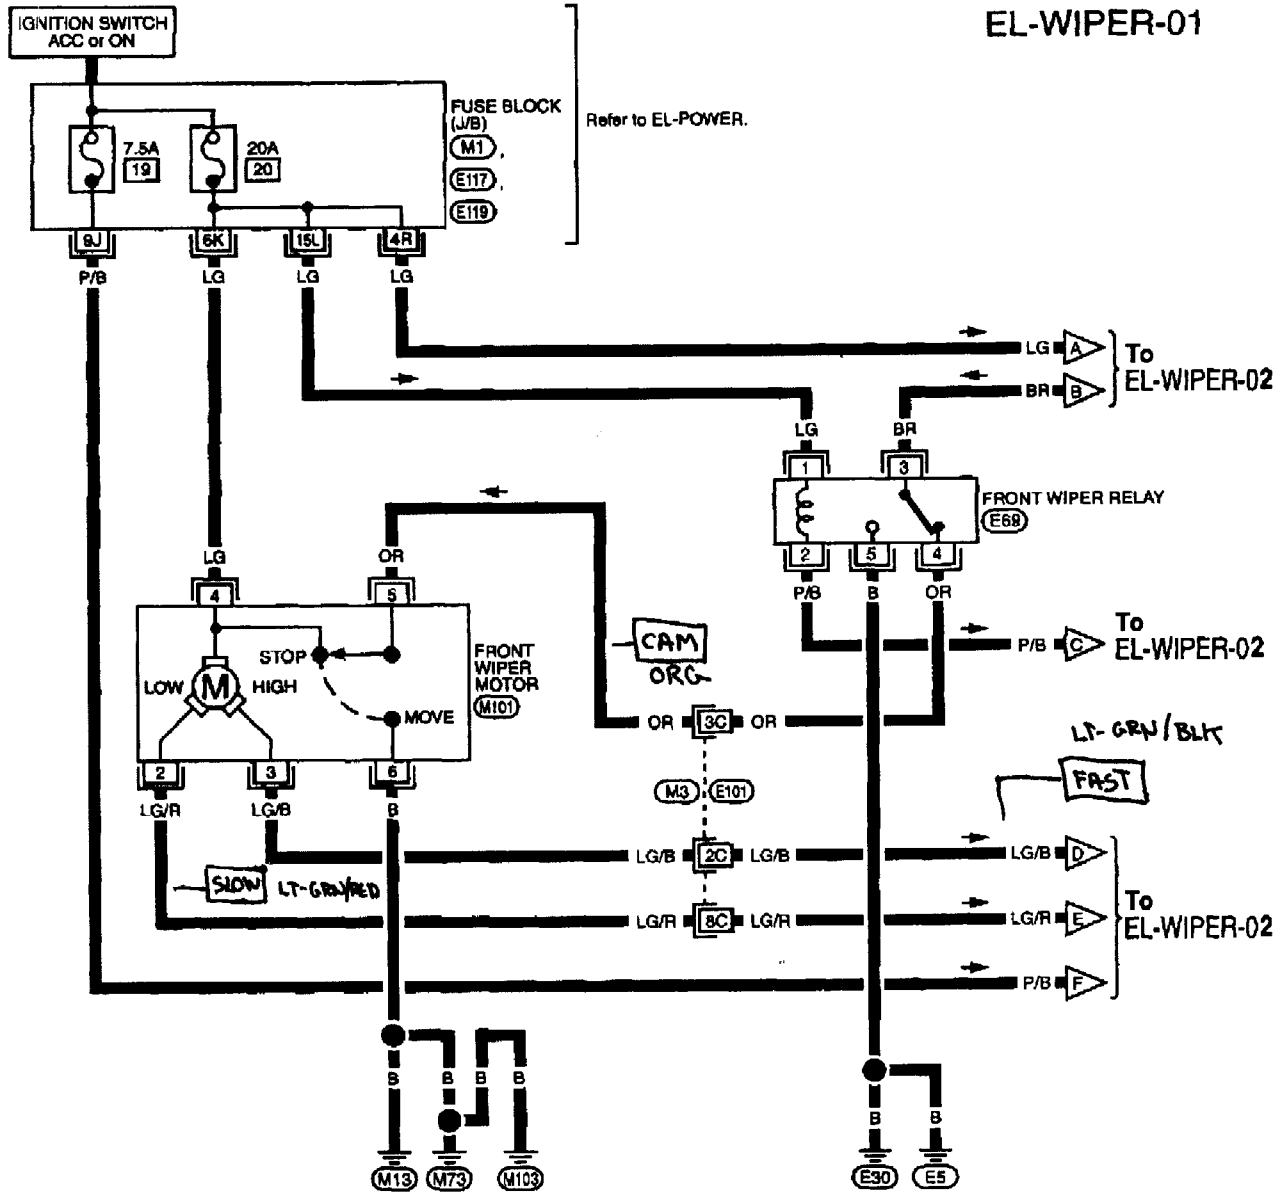

EL-WIPER-01

GROUND-SIDE SWITCHING

RainTracker™
VEHICLE INTERFACE
WIRING DIAGRAM

EL-WIPER-02

GROUND-SIDE SWITCHING

RainTracker™
VEHICLE INTERFACE
WIRING DIAGRAM

© 2003 OPTO-ELECTRONIC DESIGN, INC