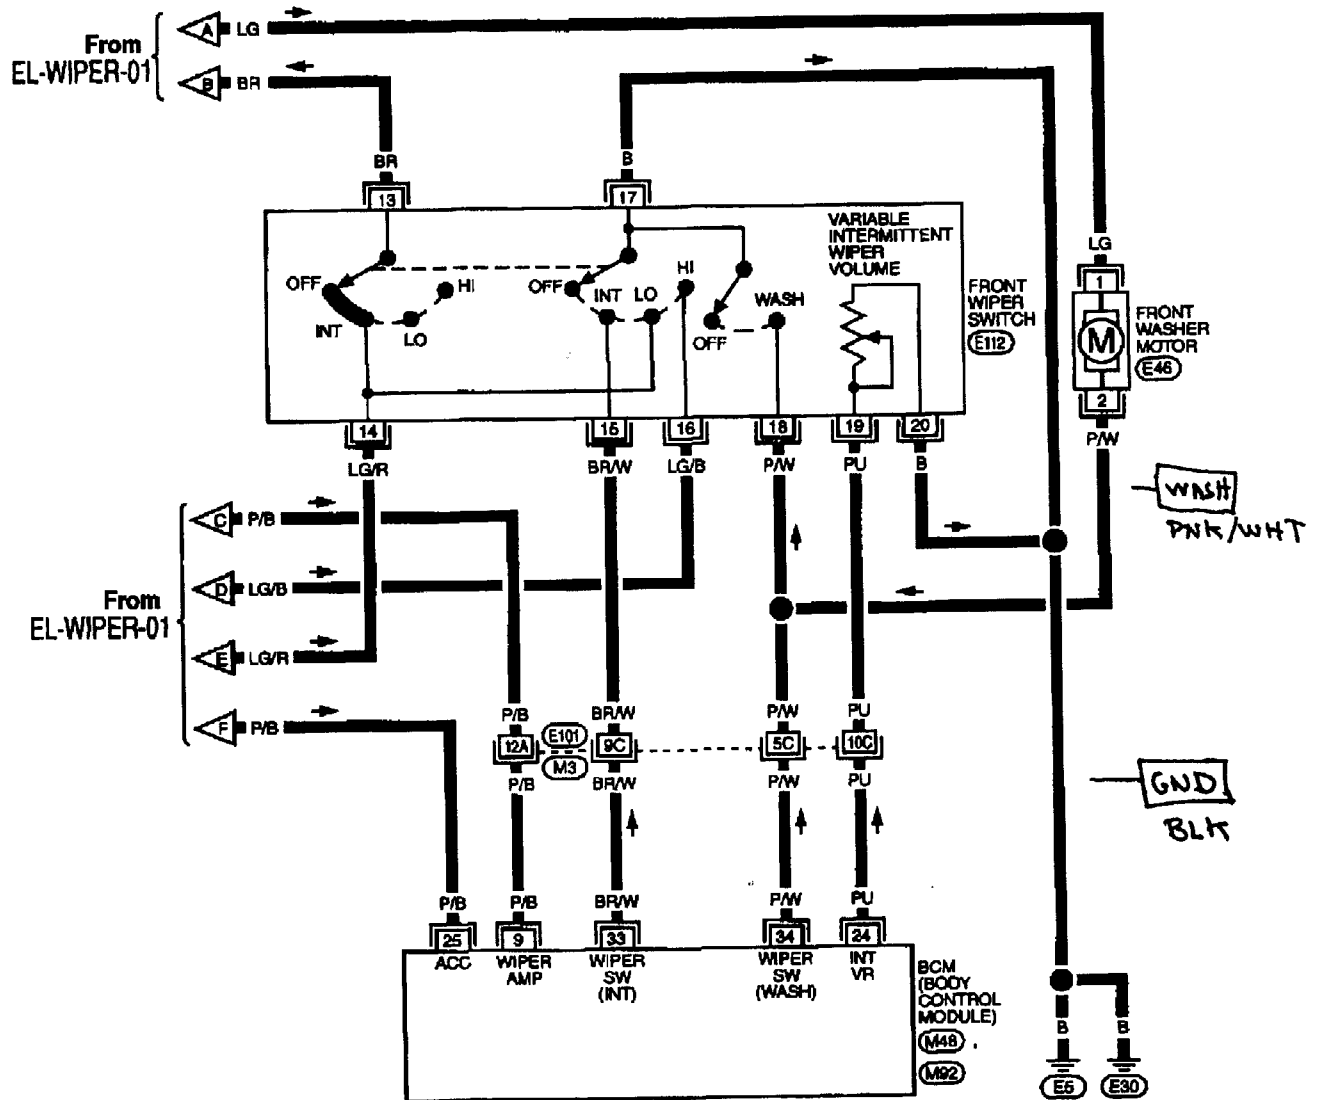

EL-WIPER-01

GROUND-SIDE SWITCHING

RainTracker™
VEHICLE INTERFACE
WIRING DIAGRAM

EL-WIPER-02

GROUND-SIDE SWITCHING

RainTracker™
VEHICLE INTERFACE
WIRING DIAGRAM

© 2003 OPTO-ELECTRONIC DESIGN, INC