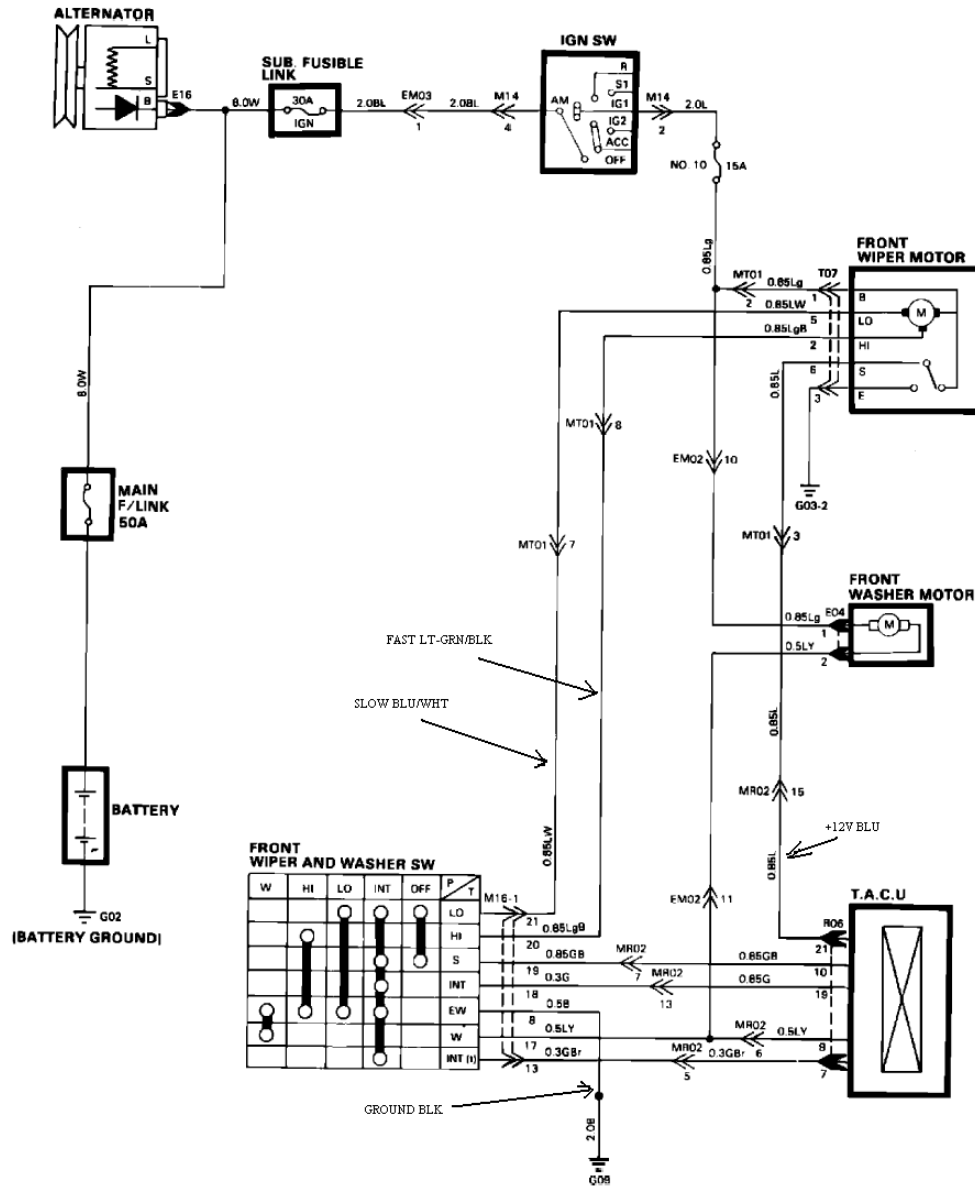

1990 Hyundai Excel

Wiper/Washer (Front)

GROUND SIDE SWITCHING
 WIPERS RUN WHEN GROUND APPLIED TO WIPER MOTOR SLOW OR FAST TERMINALS. MOTOR COMMON AT +12V.